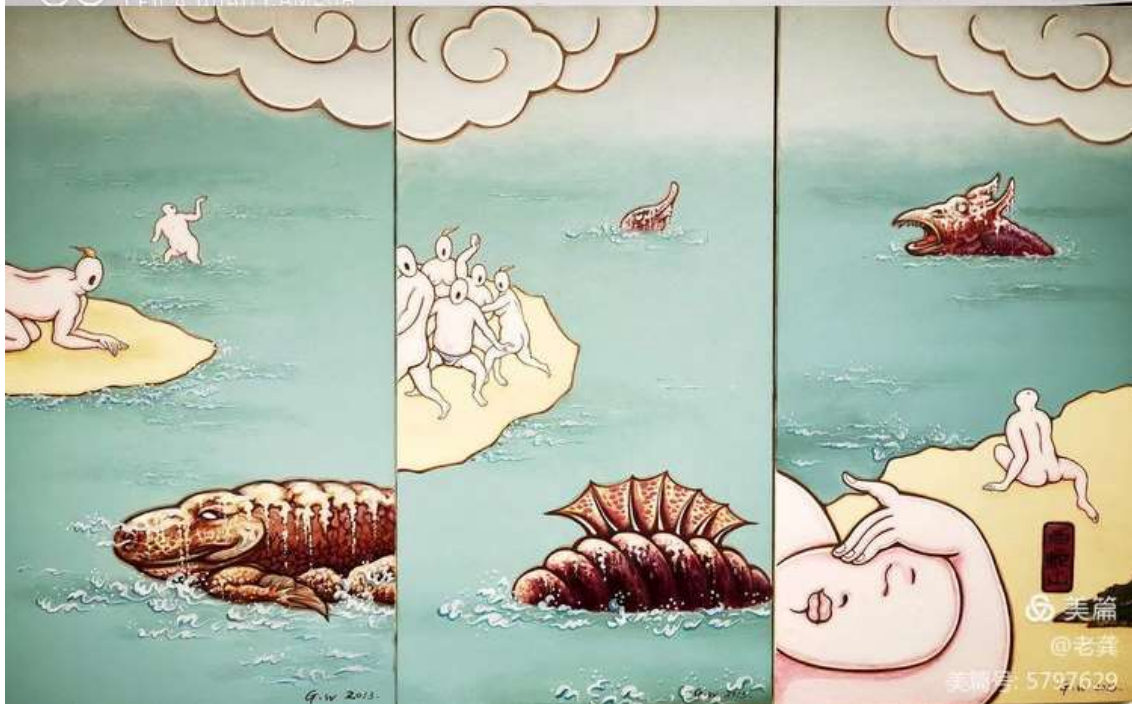

Australian Fujian Association

Sharing the Same Moon Art Exhibition

Australian Fujian Association

Sharing the Same Moon Art Exhibition

HUAWEI P30 Pro
LEICA QUAD CAMERA

美篇
@老黃
美篇号: 5797629

美篇
@老黃
美篇号: 5797629